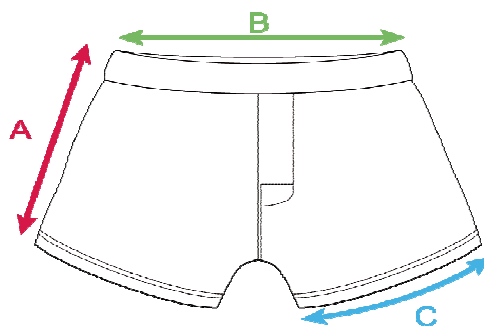

MEN'S ACCESSORIES

UNDERWEAR

MANNY	S	M	L	XL	XXL
(A) LENGTH in cm (without waistband, tolerance +/- 1 cm)	29	31	33	35	37
(B) 1/2 WAIST CIRCUMFERENCE in cm (tolerance +/- 1,5 cm)	34	37	40	43	46
(C) LEG OPENING in cm (tolerance +/- 1 cm)	29	31	33	35	37