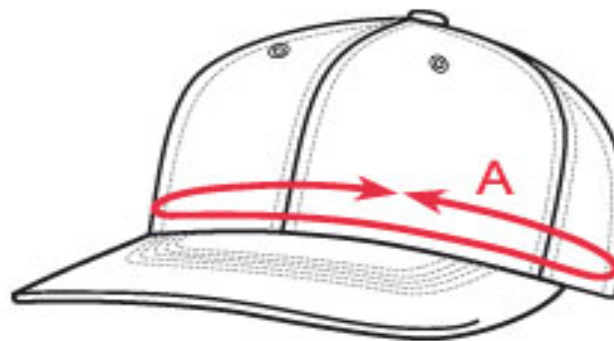

KIDS CAPS

ALL MODELS

YOUTH

(A) HEAD CIRCUMFERENCE in cm (tolerance +/- 1,5 cm)

52-55