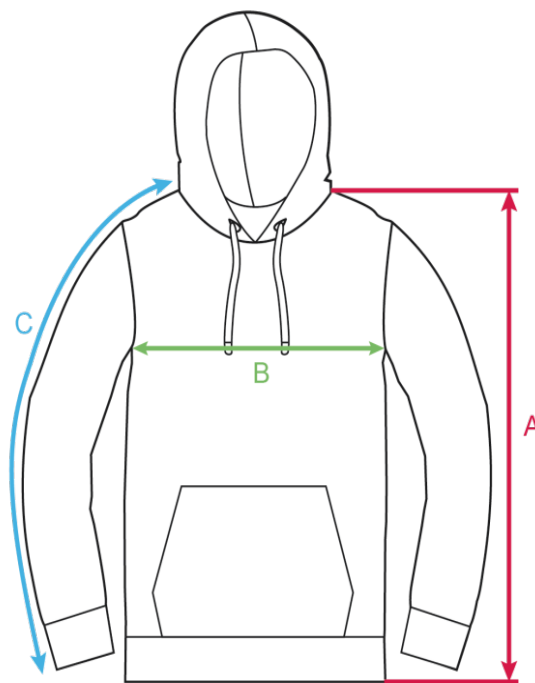

MEN'S SWEATSHIRTS

WELDER - regular fit	S	M	L	XL	XXL
(A) LENGTH in cm (tolerance +/- 1,5 cm)	73	75	77	79	81
(B) 1/2 CHEST CIRCUMFERENCE in cm (tolerance +/- 1 cm)	54	56	58	60	62
(C) SLEEVE LENGTH ON TOP in cm (from highest point of shoulders, tolerance +/- 1 cm)	80	83	86	89	92