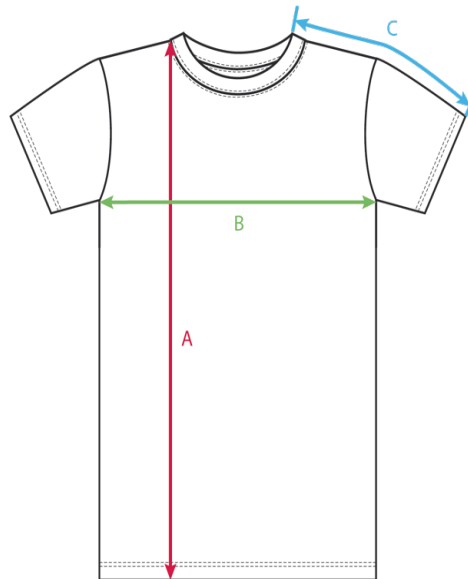

MEN'S T-SHIRTS

SLANT - regular fit

S M L XL XXL

(A) LENGTH in cm (tolerance +/- 1,5 cm)

75,5 77,5 79,5 81,5 83,5

(B) 1/2 CHEST CIRCUMFERENCE in cm (tolerance +/- 1 cm)

51,5 53,5 55,5 57,5 59,5

(C) SLEEVE LENGTH ON TOP in cm (from highest point of shoulders, tolerance +/- 1 cm)

36 38 40 42 44