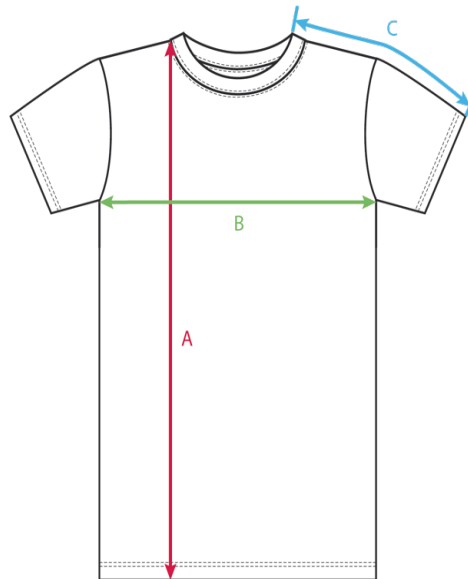

## MEN'S T-SHIRTS

### PEAKS SS - regular fit

	S	M	L	XL	XXL
<b>(A) LENGTH</b> in cm (tolerance +/- 1,5 cm)	75,5	77,5	79,5	81,5	83,5
<b>(B) 1/2 CHEST CIRCUMFERENCE</b> in cm (tolerance +/- 1 cm)	51	53	55	57	59
<b>(C) SLEEVE LENGTH ON TOP</b> in cm (from highest point of shoulders, tolerance +/- 1 cm)	35,5	37,5	39,5	41,5	43,5