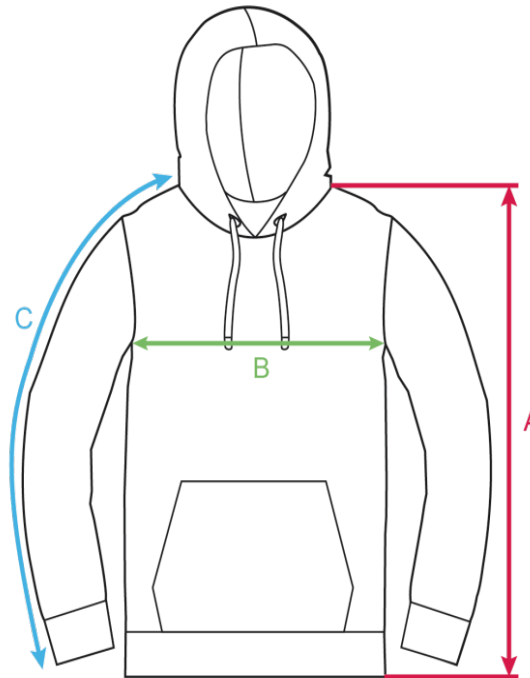

MEN'S SWEATSHIRTS

PEAKS - regular fit

S **M** **L** **XL** **XXL**

(A) LENGTH in cm (tolerance +/- 1,5 cm)

73 75 77 79 81

(B) 1/2 CHEST CIRCUMFERENCE in cm (tolerance +/- 1 cm)

54 56 58 60 62

(C) SLEEVE LENGTH ON TOP in cm (from highest point of shoulders, tolerance +/- 1 cm)