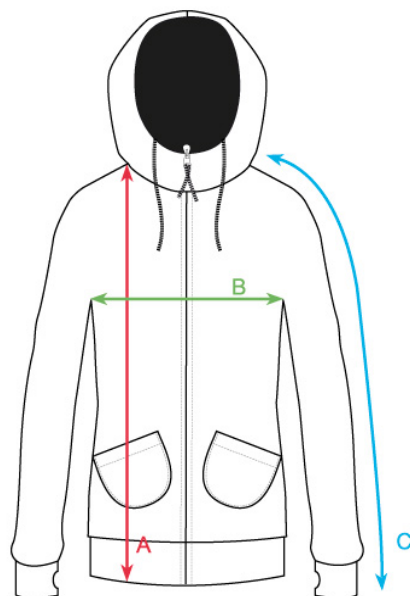

WOMEN'S SWEATSHIRTS

MATYLDA - relaxed fit

	XS	S	M	L	XL
(A) LENGTH in cm (tolerance +/- 1,5 cm)	70	72	74	76	78
(B) 1/2 CHEST CIRCUMFERENCE in cm (tolerance +/- 1 cm)	55	57	59	61	63
(C) SLEEVE LENGTH ON TOP in cm (from highest point of shoulders, tolerance +/- 1 cm)	63	65	67	69	71
(D) BACK DROP in cm (tolerance +/- 0,5 cm)	4	4	4	4	4