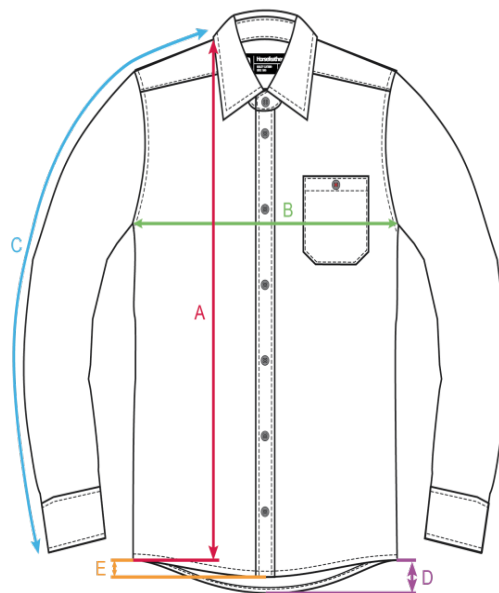

WOMEN'S SHIRTS

LIDIA - regular fit with drop

	XS	S	M	L
(A) LENGTH in cm (tolerance +/- 1,5 cm)	69	71	73	75
(B) 1/2 CHEST CIRCUMFERENCE in cm (tolerance +/- 1 cm)	47	49	51	53
(C) SLEEVE LENGTH ON TOP in cm (from highest point of shoulders, tolerance +/- 1 cm)	71	72,5	74	75,5
(D) BACK DROP in cm (tolerance +/- 0,5 cm)	10	10	10	10
(E) FRONT DROP in cm (tolerance +/- 0,5 cm)	5	5	5	5