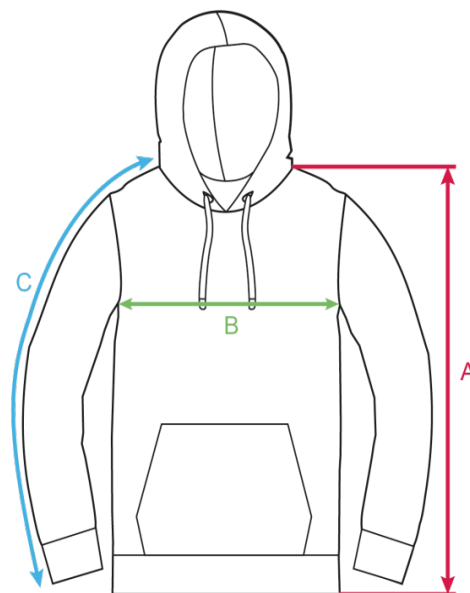

**KIDS SWEATSHIRTS**

**LEADER YOUTH - regular fit**

	<b>XS</b>	<b>S</b>	<b>M</b>	<b>L</b>	<b>XL</b>
<b>(A) LENGTH</b> in cm (tolerance +/- 1,5 cm)	54	57	60	63	66
<b>(B) 1/2 CHEST CIRCUMFERENCE</b> in cm (tolerance +/- 1 cm)	44	46	48	50	52
<b>(C) SLEEVE LENGTH ON TOP</b> in cm (from highest point of shoulders, tolerance +/- 1 cm)	61,5	64,5	67,5	70,5	73,5