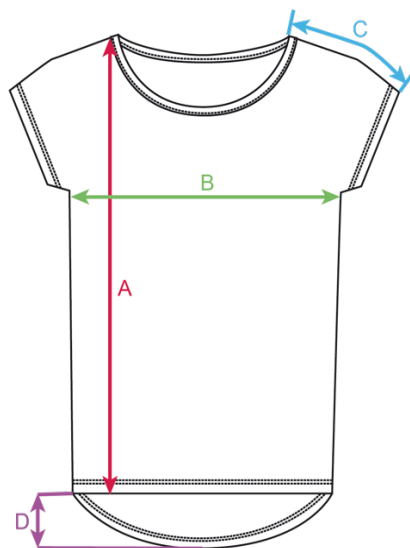

WOMEN'S TOPS

JADA - slim long fit	XS	S	M	L	XL
(A) LENGTH in cm (tolerance +/- 1,5 cm)	73	75	77	79	81
(B) 1/2 CHEST CIRCUMFERENCE in cm (tolerance +/- 1 cm)	47	49	51	53	55
(C) SLEEVE LENGTH ON TOP in cm (from highest point of shoulders, tolerance +/- 1 cm)	22	23,5	25	26,5	28