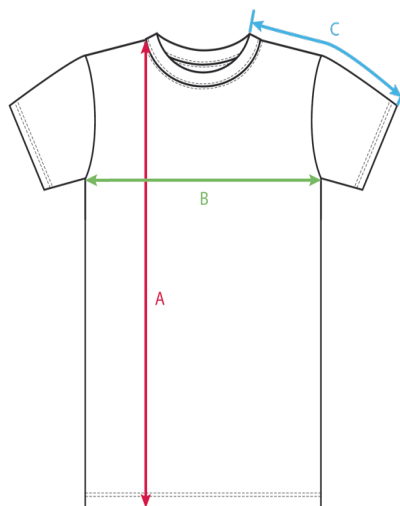

KIDS T-SHIRTS

FAIR YOUTH - regular fit

	XS	S	M	L	XL
(A) LENGTH in cm (tolerance +/- 1,5 cm)	55	58	61	64	67
(B) 1/2 CHEST CIRCUMFERENCE in cm (tolerance +/- 1 cm)	40	42	44	46	48
(C) SLEEVE LENGTH ON TOP in cm (from highest point of shoulders, tolerance +/- 1 cm)	24	26	28	30	32