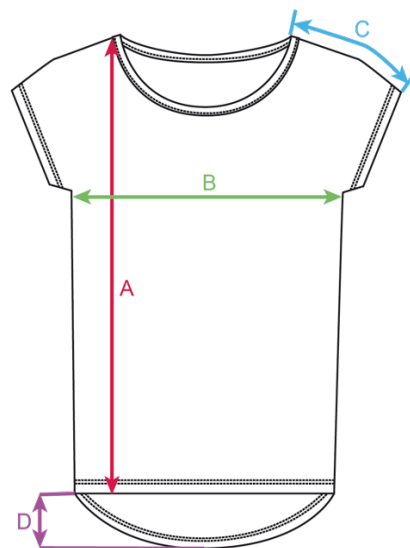

WOMEN'S TOPS

EXPLORE - slim fit

(A) LENGTH in cm (tolerance +/- 1,5 cm)

(B) 1/2 CHEST CIRCUMFERENCE in cm (tolerance +/- 1 cm)

(C) SLEEVE LENGTH ON TOP in cm (from highest point of shoulders, tolerance +/- 1 cm)

XS

S

M

L

XL

60

62

64

66

68

40

42

44

46

48

18,5