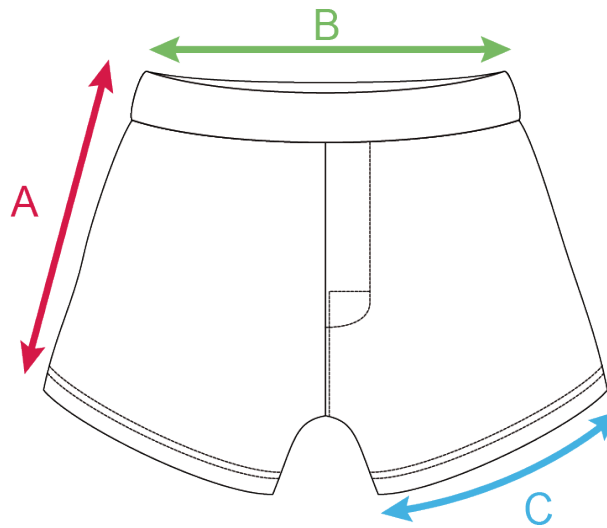

MEN'S UNDERWEAR

DYNASTY

	S	M	L	XL	XXL
(A) LENGTH in cm (without waistband, tolerance +/- 1 cm)	25	26,5	28	29,5	31
(B) 1/2 WAIST CIRCUMFERENCE in cm (tolerance +/- 1,5 cm)	35	37	39	41	43
(C) LEG OPENING in cm (tolerance +/- 1 cm)	22,5	23,5	24,5	25,5	26,5