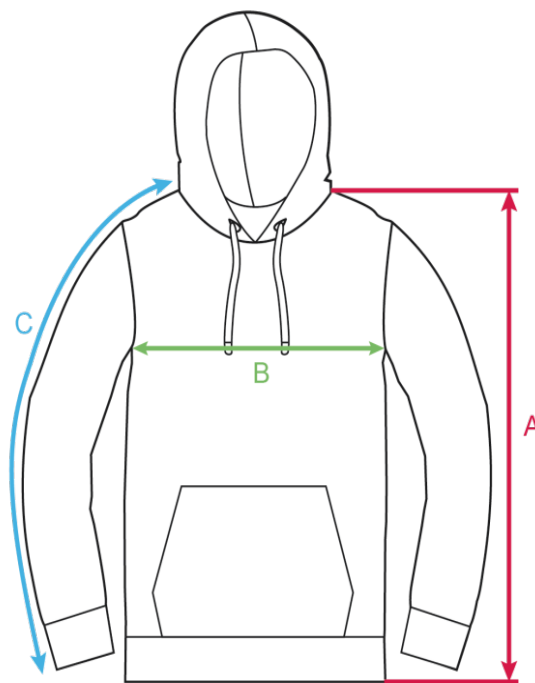

MEN'S SWEATSHIRTS

CRANE - regular fit

S

M

L

XL

XXL

(A) LENGTH in cm (tolerance +/- 1,5 cm)

73

75

77

79

81

(B) 1/2 CHEST CIRCUMFERENCE in cm (tolerance +/- 1 cm)

54

56

58

60

62

(C) SLEEVE LENGTH ON TOP in cm (from highest point of shoulders, tolerance +/- 1 cm)

80

83

86

89