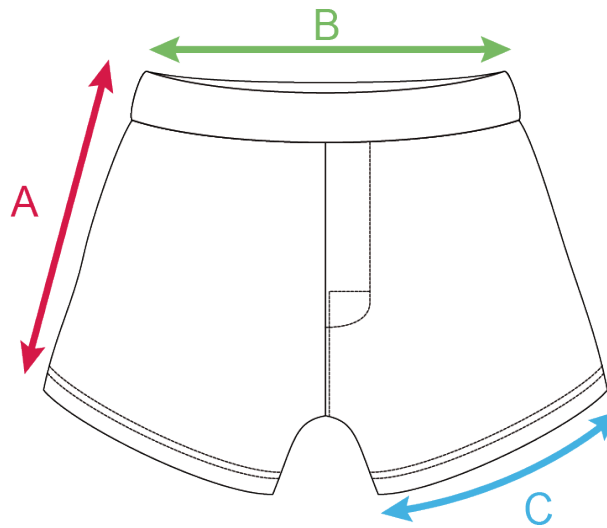

MEN'S UNDERWEAR

CLAY	S	M	L	XL	XXL
(A) LENGTH in cm (without waistband, tolerance +/- 1 cm)	29	31	33	35	37
(B) 1/2 WAIST CIRCUMFERENCE in cm (tolerance +/- 1,5 cm)	34	37	40	43	46
(C) LEG OPENING in cm (tolerance +/- 1 cm)	29	31	33	35	37