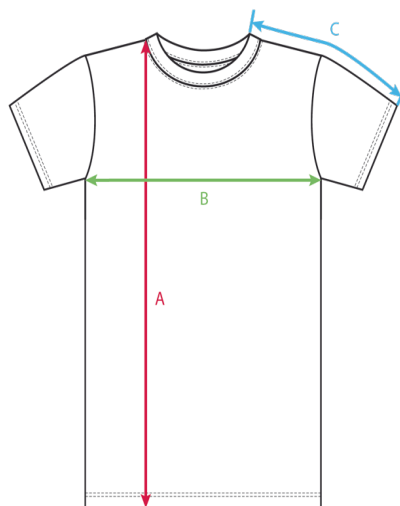

KIDS T-SHIRTS

BRUSH YOUTH - regular fit

	XS	S	M	L	XL
(A) LENGTH in cm (tolerance +/- 1,5 cm)	55	58	61	64	67
(B) 1/2 CHEST CIRCUMFERENCE in cm (tolerance +/- 1 cm)	40	42	44	46	48
(C) SLEEVE LENGTH ON TOP in cm (from highest point of shoulders, tolerance +/- 1 cm)	24	26	28	30	32