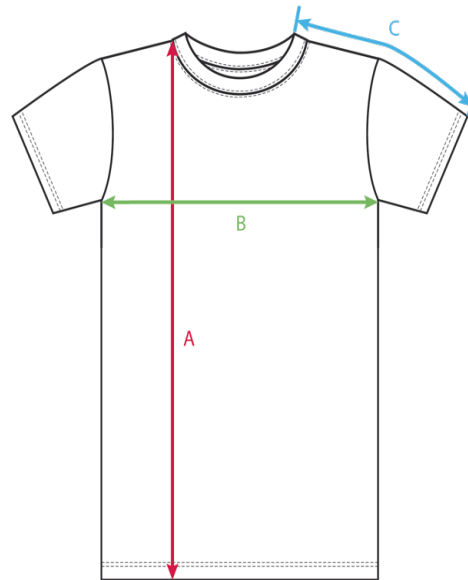

## MEN'S T-SHIRTS

### BASE - regular fit

	S	M	L	XL	XXL
<b>(A) LENGTH</b> in cm (tolerance +/- 1,5 cm)	74	76	78	80	82
<b>(B) 1/2 CHEST CIRCUMFERENCE</b> in cm (tolerance +/- 1 cm)	51	53	55	57	59
<b>(C) SLEEVE LENGTH ON TOP</b> in cm (from highest point of shoulders, tolerance +/- 1 cm)	35	37	39	41	43