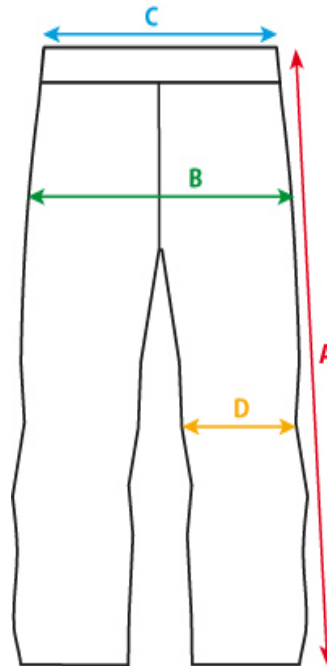

MEN'S OUTERWEAR PANTS - SPECIAL LINES

SUMMIT atrip - slim fit

	XS	S	M	L	XL	XXL
(A) LENGTH in cm (tolerance +/- 1 cm)	106	109	112	115	118	121
(B) 1/2 HIP CIRCUMFERENCE in cm (tolerance +/- 1,5 cm)	56	58	60	62	64	66
(C) 1/2 WAIST CIRCUMFERENCE in cm (tolerance +/- 1 cm)	43	45	47	49	51	53
(D) 1/2 KNEE CIRCUMFERENCE in cm (tolerance +/- 0,5 cm)	23	24	25	26	27	28