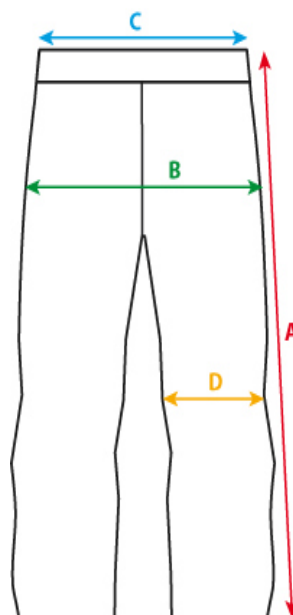

## KIDS OUTERWEAR PANTS

SPIRE YOUTH - slim fit	XS	S	M	L	XL
<b>(A) LENGTH</b> in cm (tolerance +/- 1 cm)	84	87	92	97	102
<b>(B) 1/2 HIP CIRCUMFERENCE</b> in cm (tolerance +/- 1,5 cm)	43	45	47	49	51
<b>(C) 1/2 WAIST CIRCUMFERENCE</b> in cm (tolerance +/- 1 cm)	32	34	36	38	40
<b>(D) 1/2 KNEE CIRCUMFERENCE</b> in cm (tolerance +/- 0,5 cm)	22	23	24	25	26