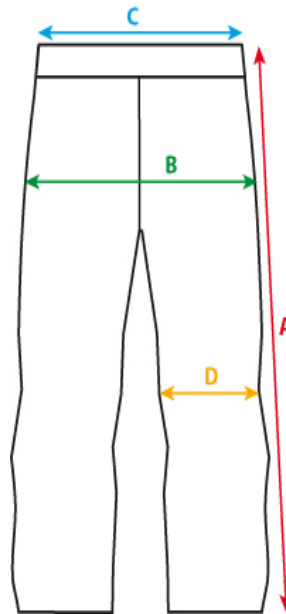

WOMEN'S OUTERWEAR PANTS - BASE CAMP

RYANA - slim fit

	XS	S	M	L	XL
(A) LENGTH in cm (tolerance +/- 1 cm)	105	107	109	111	113
(B) 1/2 HIP CIRCUMFERENCE in cm (tolerance +/- 1,5 cm)	48	50	52	54	56
(C) 1/2 WAIST CIRCUMFERENCE in cm (tolerance +/- 1 cm)	39	41	43	45	47
(D) 1/2 KNEE CIRCUMFERENCE in cm (tolerance +/- 0,5 cm)	19,5	20,5	21,5	22,5	23,5