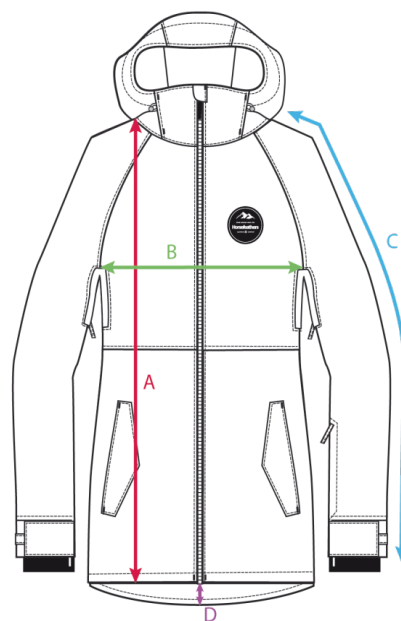

### MAILI - tailored regular

	XS	S	M	L	XL
<b>(A) LENGTH</b> in cm (tolerance +/- 1,5 cm)	73	75	77	79	81
<b>(B) 1/2 CHEST CIRCUMFERENCE</b> in cm (tolerance +/- 1 cm)	50	52	54	56	58
<b>(C) SLEEVE LENGTH ON TOP</b> in cm (from highest point of shoulders, tolerance +/- 1 cm)	76	78	80	82	84
<b>(D) BACK DROP</b> in cm (tolerance +/- 0,5 cm)	4	4	4	4	4