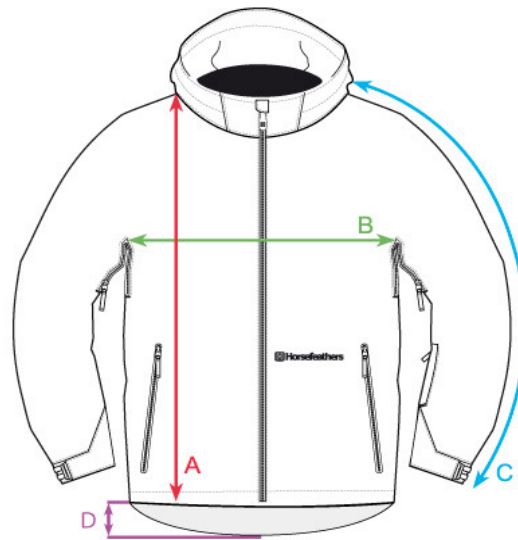

**SIZE CHART HORSEFEATHERS - WINTER 2017 - 2018**

**MEN'S TECHNICAL APPAREL**

<b>RUGGED - regular fit - 5/5K</b>	<b>XS</b>	<b>S</b>	<b>M</b>	<b>L</b>	<b>XL</b>	<b>XXL</b>
<b>(A) LENGTH</b> (tolerance +/- 1,5 cm)	72	75	78	81	84	87
<b>(B) 1/2 CHEST CIRCUMFERENCE</b> (tolerance +/- 1 cm)	55	57	59	61	63	65
<b>(C) SLEEVE LENGTH ON TOP</b> (tolerance +/- 1 cm)	78	81	84	87	90	93
<b>(D) BACK DROP</b> (tolerance +/- 0,5 cm)	3	3	3	3	3	3