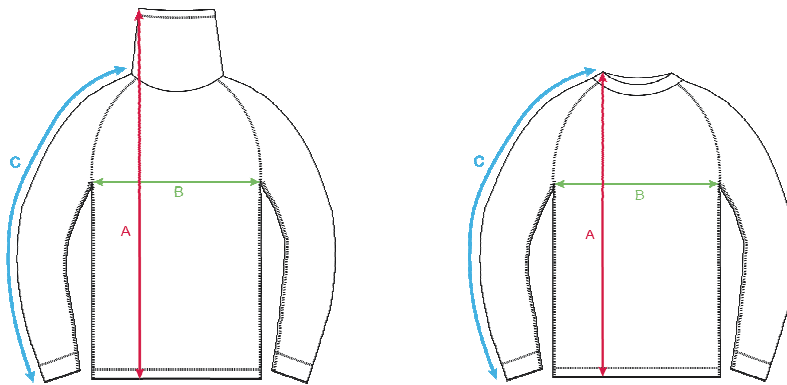

SIZE CHART HORSEFEATHERS - WINTER 2017 - 2018

WOMEN'S BASE LAYERS

W
MIRRA

	S	M	L	XL
(A) LENGTH (tolerance +/- 1,5 cm)	65	67	69	71
(B) 1/2 CHEST CIRCUMFERENCE (tolerance +/- 1 cm)	42	44	46	48
(C) SLEEVE LENGTH ON TOP (tolerance +/- 1 cm)	74	76	78	80