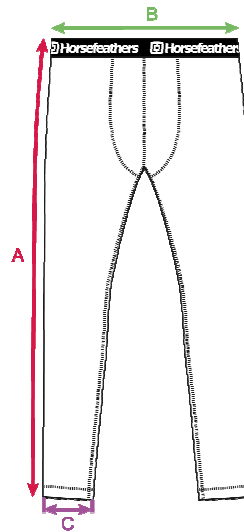

SIZE CHART HORSEFEATHERS - WINTER 2017 - 2018

WOMEN'S BASE LAYERS

MIRRA PANT	S	M	L	XL
(A) LENGTH (tolerance +/- 1,5 cm)	100	102	104	106
(B) 1/2 WAIST CIRCUMFERENCE (tolerance +/- 1 cm)	32	34	36	38
(C) 1/2 LEG OPENING (tolerance +/- 0,5 cm)	12	13	14	15