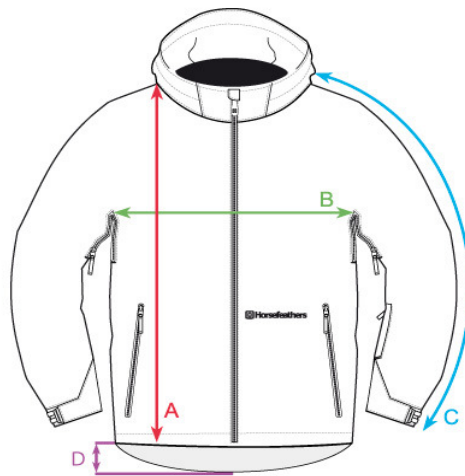

**SIZE CHART HORSEFEATHERS - WINTER 2017 - 2018**

**KID'S OUTERWEAR JACKETS**

FAY KIDS - regular fitted fit - 10/5K	XS	S	M	L	XL	XXL
<b>(A) LENGTH</b> (tolerance +/- 1,5 cm)	59	61	63	65	67	69
<b>(B) 1/2 CHEST CIRCUMFERENCE</b> (tolerance +/- 1 cm)	46	48	50	52	54	56
<b>(C) SLEEVE LENGTH ON TOP</b> (tolerance +/- 1 cm)	58	60	62	64	66	68
<b>(D) BACK DROP</b> (tolerance +/- 0,5 cm)	3	3	3	3	3	3