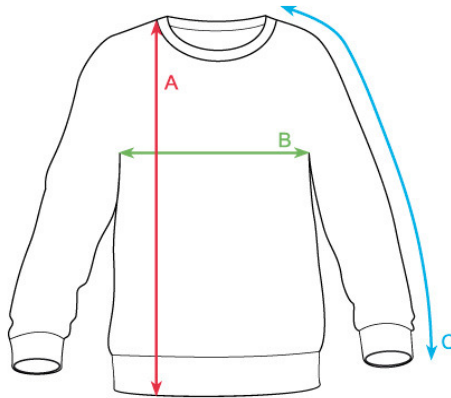

## WOMEN'S SWEATSHIRTS

**Horsefeathers®**  
CUSTOM CLOTHING SINCE 1989

NANA	XS	S	M	L	XL
<b>(A) LENGTH</b> (tolerance +/- 1,5 cm)	63	65	67	69	71
<b>(B) 1/2 CHEST CIRCUMFERENCE</b> (tolerance +/- 1 cm)	46	48	50	52	54
<b>(C) SLEEVE LENGTH ON TOP</b> (tolerance +/- 1 cm)	68	70	72	74	76