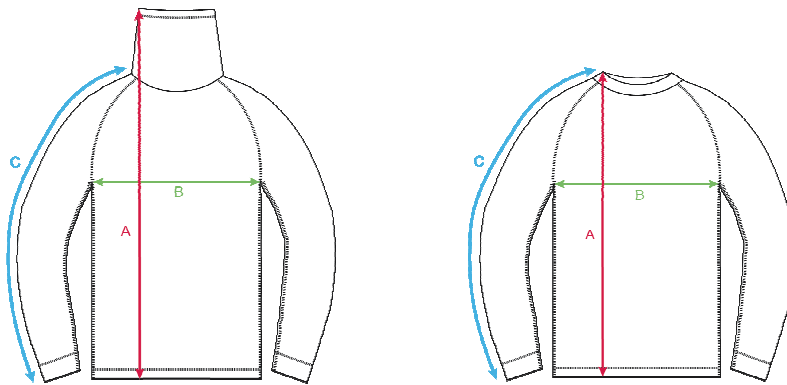

SIZE CHART HORSEFEATHERS - WINTER 2017 - 2018

WOMEN'S BASE LAYERS

^W
MIRRA NECK

	S	M	L	XL
(A) LENGTH (tolerance +/- 1,5 cm)	64	66	68	70
(B) 1/2 CHEST CIRCUMFERENCE (tolerance +/- 1 cm)	42	44	46	48
(C) SLEEVE LENGTH ON TOP (tolerance +/- 1 cm)	74	76	78	80