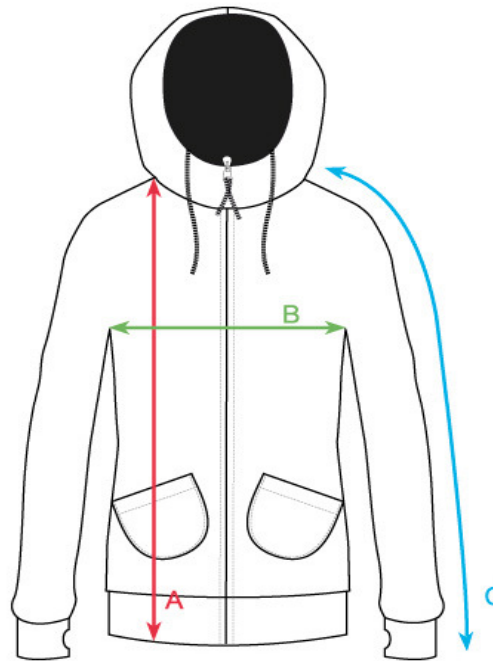

SWEATSHIRTS

TARYN - slim fit

XS S M L XL

(A) LENGTH in cm (tolerance +/- 1,5 cm)

63 65 67 69 71

(B) 1/2 CHEST CIRCUMFERENCE in cm (tolerance +/- 1 cm)

44 46 48 50 52

(C) SLEEVE LENGTH ON TOP in cm (from highest point of shoulders, tolerance +/- 1 cm)