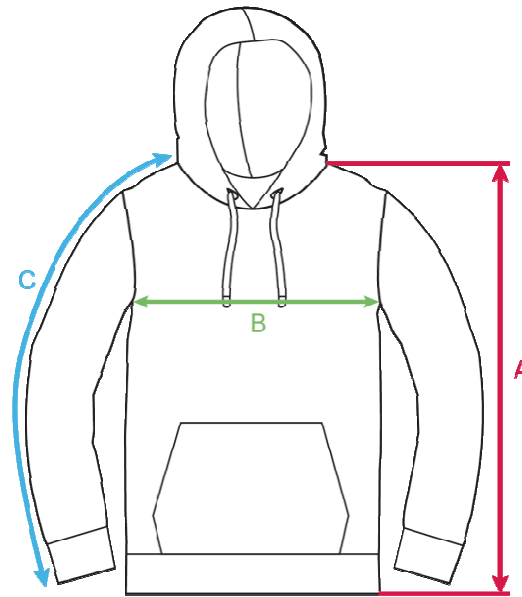

SWEATSHIRTS

MARTY - regular fit

(A) LENGTH in cm (tolerance +/- 1,5 cm)

(B) 1/2 CHEST CIRCUMFERENCE in cm (tolerance +/- 1 cm)

(C) SLEEVE LENGTH ON TOP in cm (from highest point of shoulders, tolerance +/- 1 cm)

	S	M	L	XL	XXL
(A) LENGTH	73	75	77	79	81
(B) 1/2 CHEST CIRCUMFERENCE	52	54	56	58	60
(C) SLEEVE LENGTH ON TOP	80	83	86	89	92