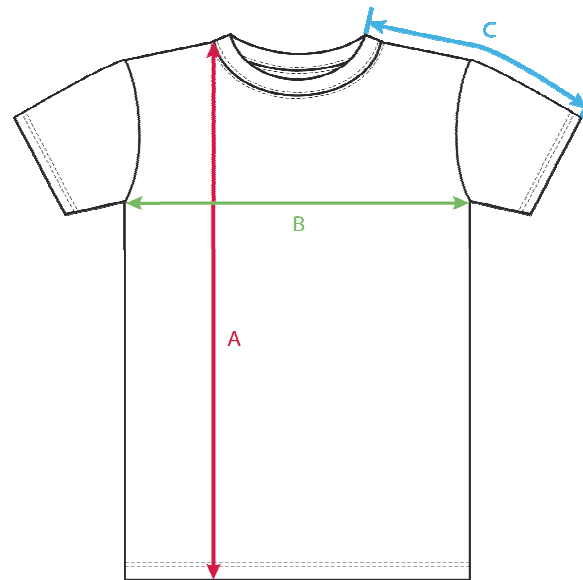

YOUTH STREETWEAR

T-SHIRTS

BRICKS YOUTH - regular fit	XS	S	M	L	XL
(A) LENGTH in cm (tolerance +/- 1,5 cm)	55	58	61	64	67
(B) 1/2 CHEST CIRCUMFERENCE in cm (tolerance +/- 1 cm)	40	42	44	46	48
(C) SLEEVE LENGTH ON TOP in cm (from highest point of shoulders, tolerance +/- 1 cm)	24	26	28	30	32