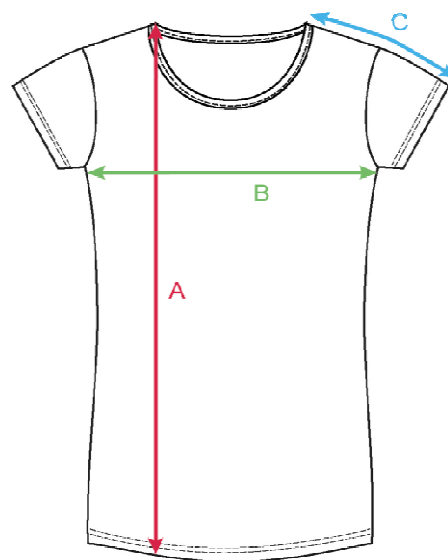

WOMEN'S STREETWEAR

TOPS

BEWARE - super slim long fit

	XS	S	M	L
(A) LENGTH in cm (tolerance +/- 1,5 cm)	65	68	71	74
(B) 1/2 CHEST CIRCUMFERENCE in cm (tolerance +/- 1 cm)	40	42	44	46
(C) SLEEVE LENGTH ON TOP in cm (from highest point of shoulders, tolerance +/- 1 cm)	12	13	14	15