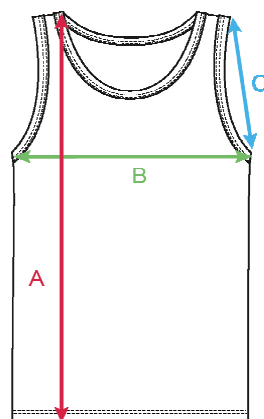

MEN'S TANKS

Size: L
Height of model: 178 cm

VIN TANK - slim fit

(A) LENGTH in cm (tolerance +/- 1,5 cm)
(B) 1/2 CHEST CIRCUMFERENCE in cm (tolerance +/- 1 cm)
(C) ARMHOLE in cm (tolerance +/- 1 cm)

	S	M	L	XL	XXL
(A) LENGTH	72	74	76	78	80
(B) 1/2 CHEST CIRCUMFERENCE	48	50	52	54	56
(C) ARMHOLE	26	27	28	29	30