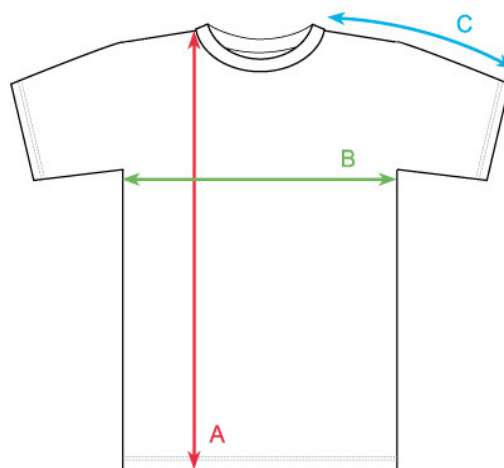

MEN'S T-SHIRTS

Size: L
Height of model: 178 cm

TOKEN MAX - regular fit

- (A) LENGTH** in cm (tolerance +/- 1,5 cm)
- (B) 1/2 CHEST CIRCUMFERENCE** in cm (tolerance +/- 1 cm)
- (C) SLEEVE LENGTH** in cm (from highest point of shoulders, tolerance +/- 1 cm)

	S	M	L	XL	XXL
(A) LENGTH	74	76	78	80	82
(B) 1/2 CHEST CIRCUMFERENCE	51	53	55	57	59
(C) SLEEVE LENGTH	35	37	39	41	43