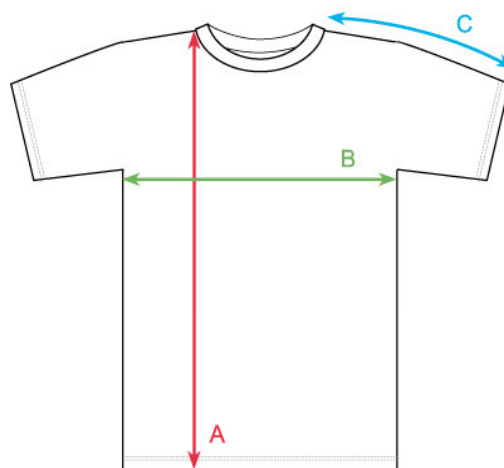

MEN'S T-SHIRTS

Size: L
Height of model: 178 cm

SPIGOT SS - regular fit

- (A) LENGTH** in cm (tolerance +/- 1,5 cm)
- (B) 1/2 CHEST CIRCUMFERENCE** in cm (tolerance +/- 1 cm)
- (C) SLEEVE LENGTH** in cm (from highest point of shoulders, tolerance +/- 1 cm)

	S	M	L	XL	XXL
(A) LENGTH	74	76	78	80	82
(B) 1/2 CHEST CIRCUMFERENCE	51	53	55	57	59
(C) SLEEVE LENGTH	35	37	39	41	43