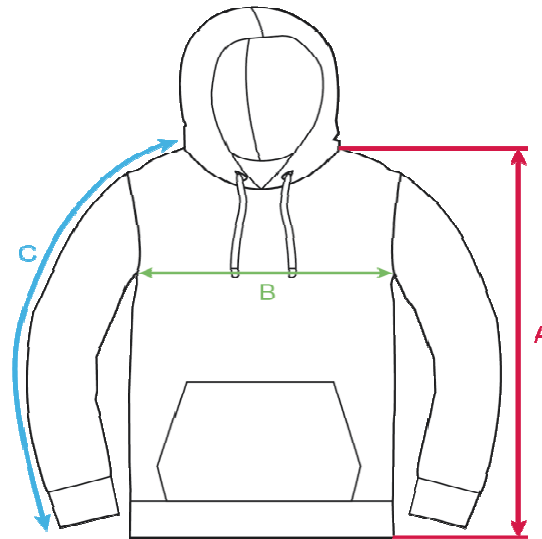

MEN'S SWEATSHIRTS

Size: L
Height of models: 178 cm

SPHERE - regular fit

- (A) LENGTH** in cm (tolerance +/- 1,5 cm)
- (B) 1/2 CHEST CIRCUMFERENCE** in cm (tolerance +/- 1 cm)
- (C) SLEEVE LENGTH** in cm (from highest point of shoulders, tolerance +/- 1 cm)

	S	M	L	XL	XXL
(A) LENGTH	73	75	77	79	81
(B) 1/2 CHEST CIRCUMFERENCE	52	54	56	58	60
(C) SLEEVE LENGTH	80	83	86	89	92