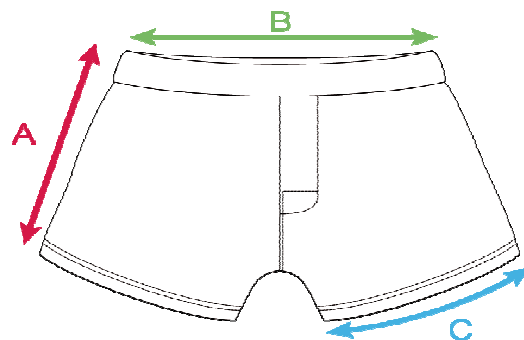

MEN'S UNDERWEAR

Sizes: M, L
Height of model: 185 cm

SIN	S	M	L	XL	XXL
(A) LENGTH in cm (without waistband, tolerance +/- 1 cm)	31	33	35	37	39
(B) 1/2 WAIST CIRCUMFERENCE in cm (tolerance +/- 1,5 cm)	34	37	40	43	46
(C) LEG OPENING in cm (tolerance +/- 1 cm)	30,5	32,5	34,5	36,5	38,5