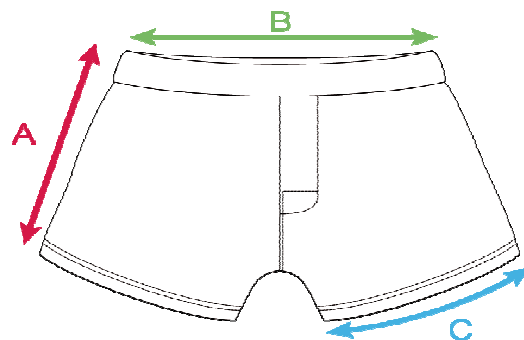

MEN'S UNDERWEAR

Sizes: M, L
Height of model: 185 cm

SIDNEY	S	M	L	XL	XXL
(A) LENGTH in cm (without waistband, tolerance +/- 1 cm)	27	28	29	30	31
(B) 1/2 WAIST CIRCUMFERENCE in cm (tolerance +/- 1,5 cm)	33	35	37	39	41
(C) LEG OPENING in cm (tolerance +/- 1 cm)	21	22	23	24	25