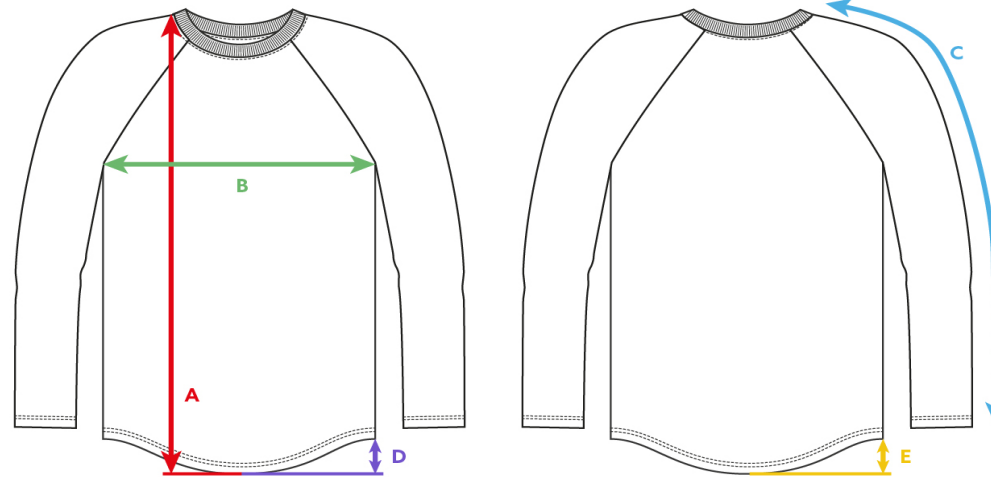

**MEN'S T-SHIRTS**

Size: L  
Height of model: 178 cm

**SEX SELLS LS - slim 3/4 sleeve fit**

- (A) LENGTH** in cm (tolerance +/- 1,5 cm)
- (B) 1/2 CHEST CIRCUMFERENCE** in cm (tolerance +/- 1 cm)
- (C) SLEEVE LENGTH** in cm (from highest point of shoulders, tolerance +/- 1 cm)
- (D) FRONT DROP** in cm (tolerance +/- 0,5 cm)
- (E) BACK DROP** in cm (tolerance +/- 0,5 cm)

	S	M	L	XL	XXL
(A) LENGTH	71	73	75	77	79
(B) 1/2 CHEST CIRCUMFERENCE	49	51	53	55	57
(C) SLEEVE LENGTH	55	57	59	61	63
(D) FRONT DROP	5	5	5	5	5
(E) BACK DROP	6	6	6	6	6