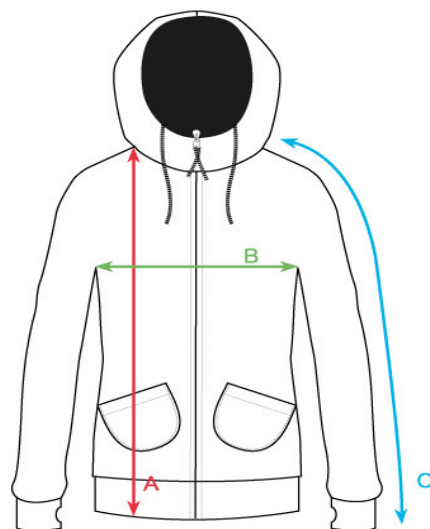

WOMEN'S SWEATSHIRTS

Size: S
Height of models: 167 - 170 cm

SAGA - relaxed fit

(A) LENGTH in cm (tolerance +/- 1,5 cm)

(B) 1/2 CHEST CIRCUMFERENCE in cm (tolerance +/- 1 cm)

(C) SLEEVE LENGTH in cm (from highest point of shoulders, tolerance +/- 1 cm)

	XS	S	M	L	XL
(A) LENGTH	62	64	66	68	70
(B) 1/2 CHEST CIRCUMFERENCE	46	48	50	52	54
(C) SLEEVE LENGTH	69,5	71,5	73,5	75,5	77,5