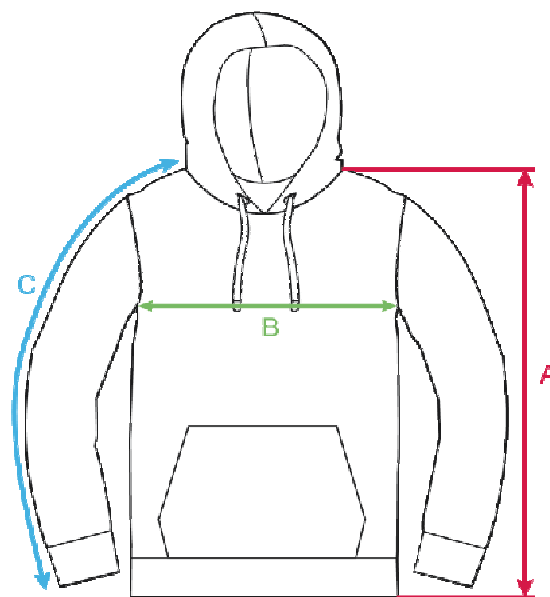

MEN'S SWEATSHIRTS

Size: L
Height of models: 178 - 182 cm

RHINO - regular fit

- (A) LENGTH** in cm (tolerance +/- 1,5 cm)
- (B) 1/2 CHEST CIRCUMFERENCE** in cm (tolerance +/- 1 cm)
- (C) SLEEVE LENGTH** in cm (from highest point of shoulders, tolerance +/- 1 cm)

S	M	L	XL	XXL
74	76	78	80	82
59	61	63	65	67
80	83	86	89	92