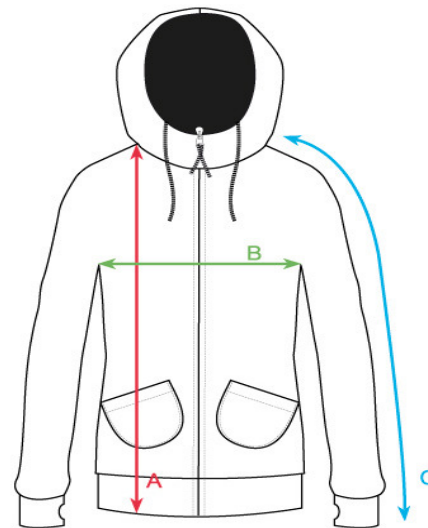

**WOMEN'S SWEATSHIRTS**

Size: S  
Height of models: 167 - 170 cm

PINA - slim fit	XS	S	M	L	XL
<b>(A) LENGTH</b> in cm (tolerance +/- 1,5 cm)	66	68	70	72	74
<b>(B) 1/2 CHEST CIRCUMFERENCE</b> in cm (tolerance +/- 1 cm)	44	46	48	50	52
<b>(C) SLEEVE LENGTH</b> in cm (from highest point of shoulders, tolerance +/- 1 cm)	73	74	75	76	77