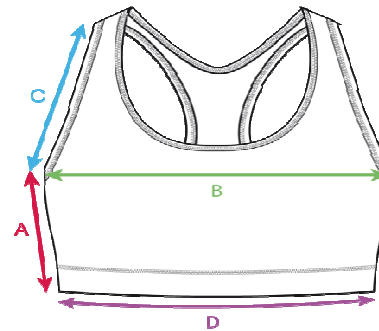

**WOMEN'S UNDERWEAR**

**KELLYS**

- (A) LENGTH** in cm (tolerance +/- 1,5 cm)
- (B) 1/2 CHEST CIRCUMFERENCE** in cm (tolerance +/- 1,5 cm)
- (C) ARMHOLE** in cm (tolerance +/- 1 cm)
- (D) WIDTH** in cm (tolerance +/- 0,5 cm)

S	M	L	XL
8	9	10	11
34	36	38	40
21	21,5	22	22,5
30	32	34	36