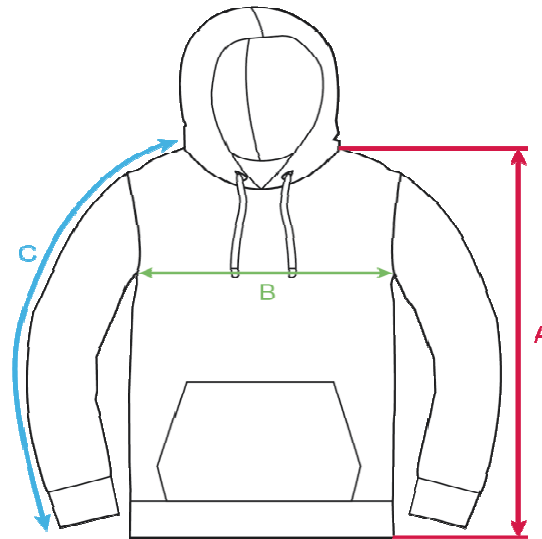

MEN'S SWEATSHIRTS

Size: L
Height of models: 178 cm

HORN - regular fit

- (A) LENGTH** in cm (tolerance +/- 1,5 cm)
- (B) 1/2 CHEST CIRCUMFERENCE** in cm (tolerance +/- 1 cm)
- (C) SLEEVE LENGTH** in cm (from highest point of shoulders, tolerance +/- 1 cm)

	S	M	L	XL	XXL
(A) LENGTH	73	75	77	79	81
(B) 1/2 CHEST CIRCUMFERENCE	52	54	56	58	60
(C) SLEEVE LENGTH	80	83	86	89	92