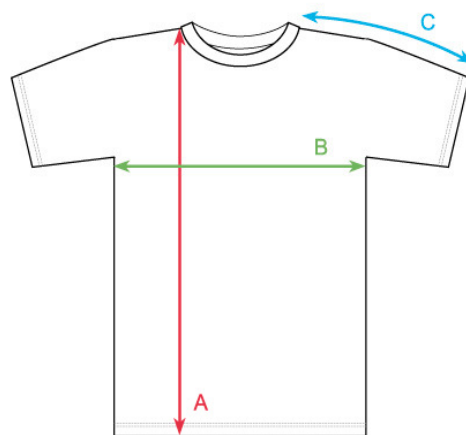

KIDS' T-SHIRTS

Size: M  
Height of models: 138 - 142 cm

HALLMARK KIDS - regular fit

	S	M	L	XL	XXL
--	---	---	---	----	-----

(A) LENGTH in cm (tolerance +/- 1,5 cm)

54	57	60	63	66
----	----	----	----	----

(B) 1/2 CHEST CIRCUMFERENCE in cm (tolerance +/- 1 cm)

41	43	45	47	49
----	----	----	----	----

(C) SLEEVE LENGTH in cm (from highest point of shoulders, tolerance +/- 1 cm)

24	26	28	30	32
----	----	----	----	----