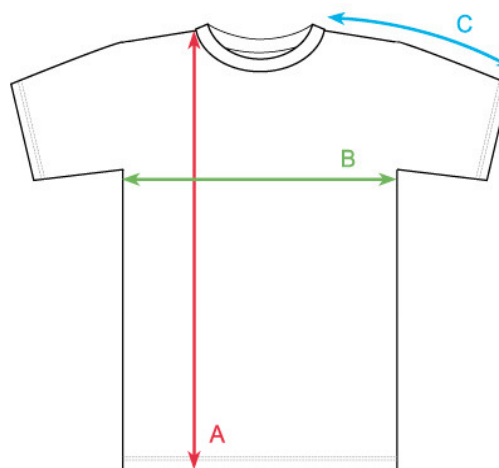

MEN'S T-SHIRTS

Size: L
Height of model: 178 cm

HALLMARK - regular fit

(A) LENGTH in cm (tolerance +/- 1,5 cm)
(B) 1/2 CHEST CIRCUMFERENCE in cm (tolerance +/- 1 cm)
(C) SLEEVE LENGTH in cm (from highest point of shoulders, tolerance +/- 1 cm)

	S	M	L	XL	XXL
(A) LENGTH	74	76	78	80	82
(B) 1/2 CHEST CIRCUMFERENCE	51	53	55	57	59
(C) SLEEVE LENGTH	35	37	39	41	43