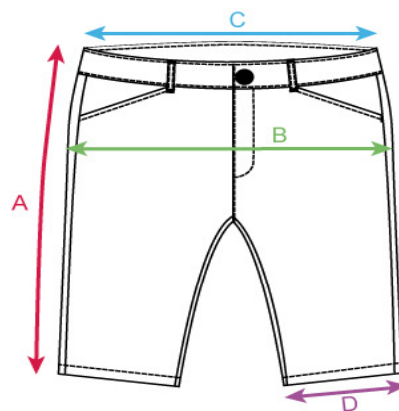

**MEN'S SHORTS**

Sizes: L, 32  
Height of models: 180 - 185 cm

**FINN SHORTS - relaxed fit**

**(A) LENGTH** in cm (tolerance +/- 1 cm)

**(B) 1/2 HIP CIRCUMFERENCE** in cm (7 cm from crotch, tolerance +/- 1,5 cm)

**(C) 1/2 WAIST CIRCUMFERENCE** in cm (tolerance +/- 1 cm)

**(D) LEG OPENING** in cm (tolerance +/- 0,5 cm)

	S	M	L	XL	XXL
(A) LENGTH	52	53	54	55	56
(B) 1/2 HIP CIRCUMFERENCE	49	51	53	55	57
(C) 1/2 WAIST CIRCUMFERENCE	37	39	41	43	45
(D) LEG OPENING	22,1	22,8	23,5	24,2	24,9