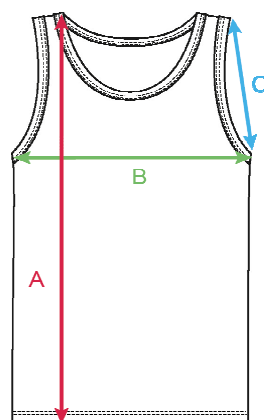

MEN'S TANKS

Size: L
Height of model: 178 cm

EMBLEM TANK - slim fit

(A) LENGTH in cm (tolerance +/- 1,5 cm)
(B) 1/2 CHEST CIRCUMFERENCE in cm (tolerance +/- 1 cm)
(C) ARMHOLE in cm (tolerance +/- 1 cm)

	S	M	L	XL	XXL
(A) LENGTH	72	74	76	78	80
(B) 1/2 CHEST CIRCUMFERENCE	48	50	52	54	56
(C) ARMHOLE	26	27	28	29	30