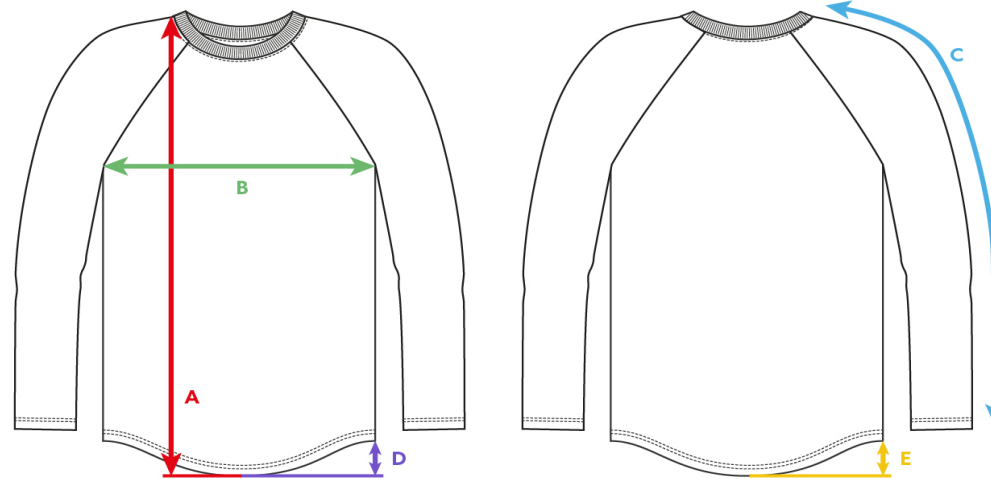

MEN'S T-SHIRTS

Size: L
Height of model: 178 cm

EMBLEM LS - slim long sleeve fit

- (A) **LENGTH** in cm (tolerance +/- 1,5 cm)
- (B) **1/2 CHEST CIRCUMFERENCE** in cm (tolerance +/- 1 cm)
- (C) **SLEEVE LENGTH** in cm (from highest point of shoulders, tolerance +/- 1 cm)
- (D) **FRONT DROP** in cm (tolerance +/- 0,5 cm)
- (E) **BACK DROP** in cm (tolerance +/- 0,5 cm)

	S	M	L	XL	XXL
(A) LENGTH	71	73	75	77	79
(B) 1/2 CHEST CIRCUMFERENCE	49	51	53	55	57
(C) SLEEVE LENGTH	78	80	82	84	86
(D) FRONT DROP	5	5	5	5	5
(E) BACK DROP	6	6	6	6	6