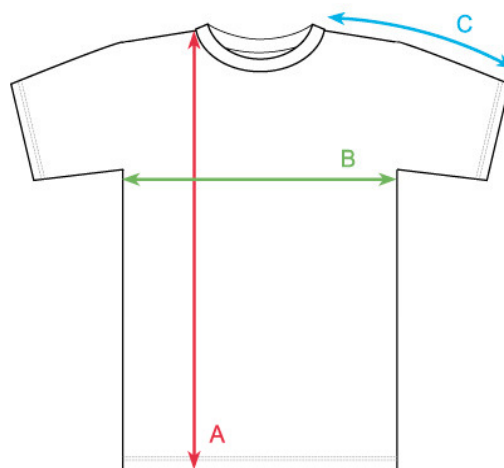

MEN'S T-SHIRTS

Size: L
Height of model: 178 cm

DENK - slim fit

(A) LENGTH in cm (tolerance +/- 1,5 cm)
(B) 1/2 CHEST CIRCUMFERENCE in cm (tolerance +/- 1 cm)
(C) SLEEVE LENGTH in cm (from highest point of shoulders, tolerance +/- 1 cm)

	S	M	L	XL	XXL
(A) LENGTH	74	76	78	80	82
(B) 1/2 CHEST CIRCUMFERENCE	49	51	53	55	57
(C) SLEEVE LENGTH	34	36	38	40	42