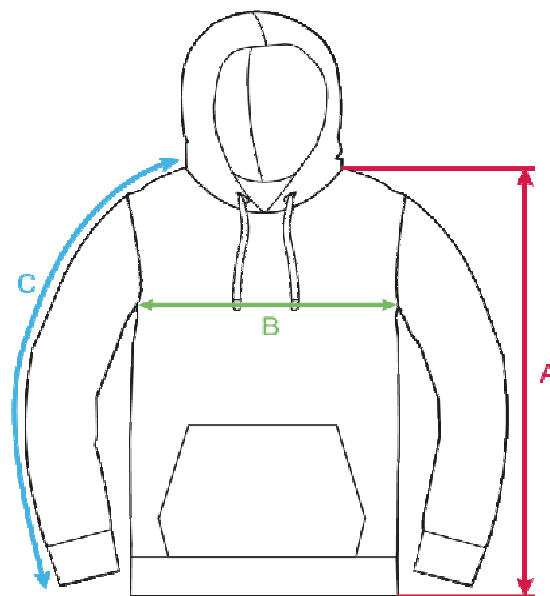

MEN'S SWEATSHIRTS

Size: L
Height of models: 178 - 182 cm

CUTTER - regular fit

- (A) LENGTH** in cm (tolerance +/- 1,5 cm)
- (B) 1/2 CHEST CIRCUMFERENCE** in cm (tolerance +/- 1 cm)
- (C) SLEEVE LENGTH** in cm (from highest point of shoulders, tolerance +/- 1 cm)

S	M	L	XL	XXL
73	75	77	79	81
52	54	56	58	60
80	83	86	89	92